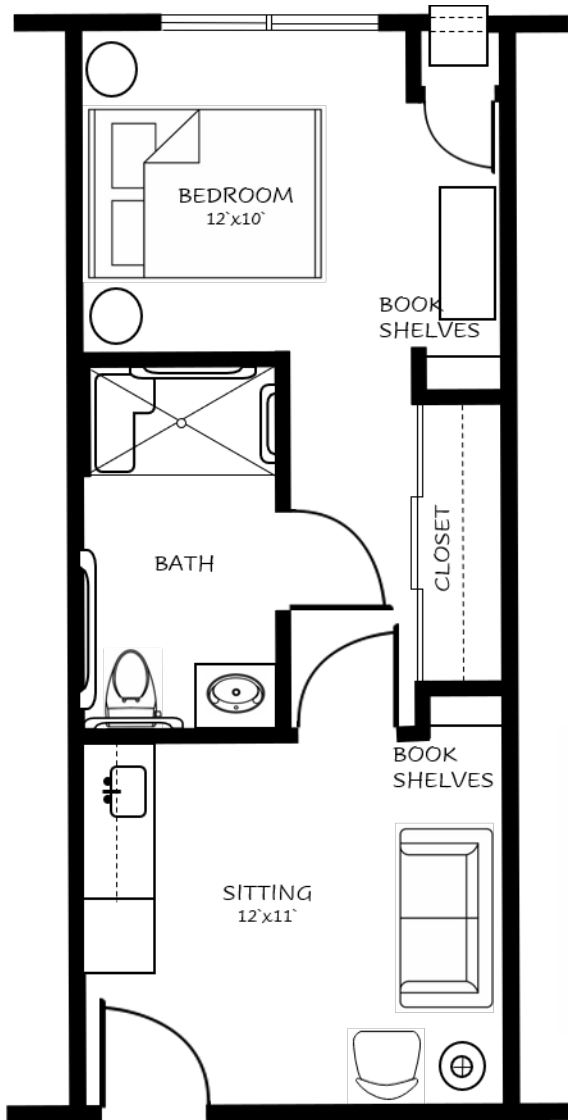

Assisted Living  
Efficiency Unit  
360 Square Feet

Assisted Living One  
Bedroom Unit  
400 Square Feet